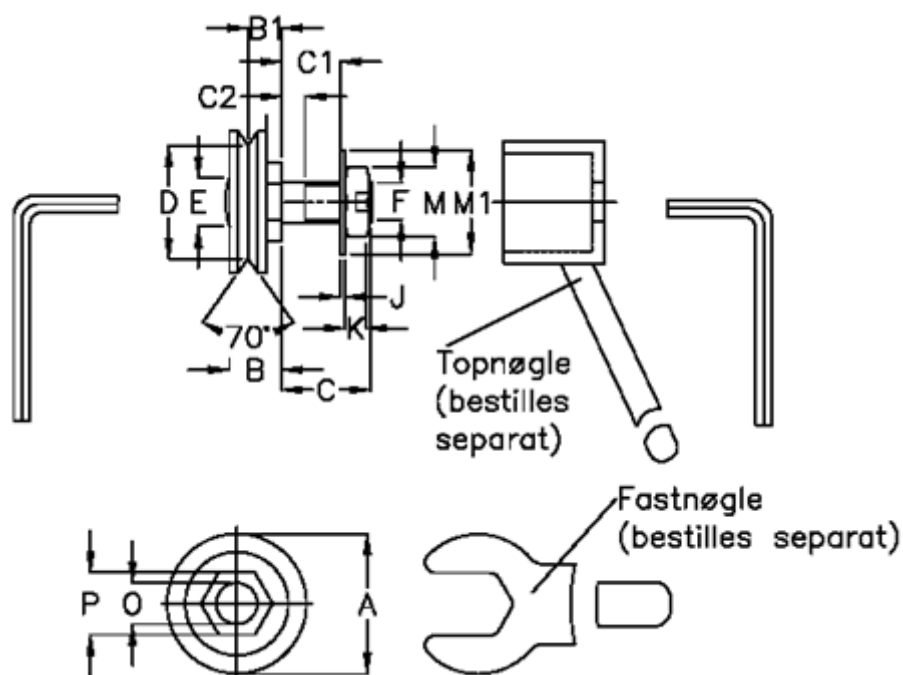

Article number: 0571513195

Description: Hepco GV3 bearing GLJ 195 C
Slimline With Long Stud

Measures

a = 19.5	F = M6x0,75
B = 9.2	J = 0.80
B1 = 5.7	K = 3.2
C = 14	M = 10
C1 = 10.0	M1 = 13
C2 = 2.5	O = 6
D = 14.80	P = 11
E = 7.0	Weight kg/1000 = 0.014